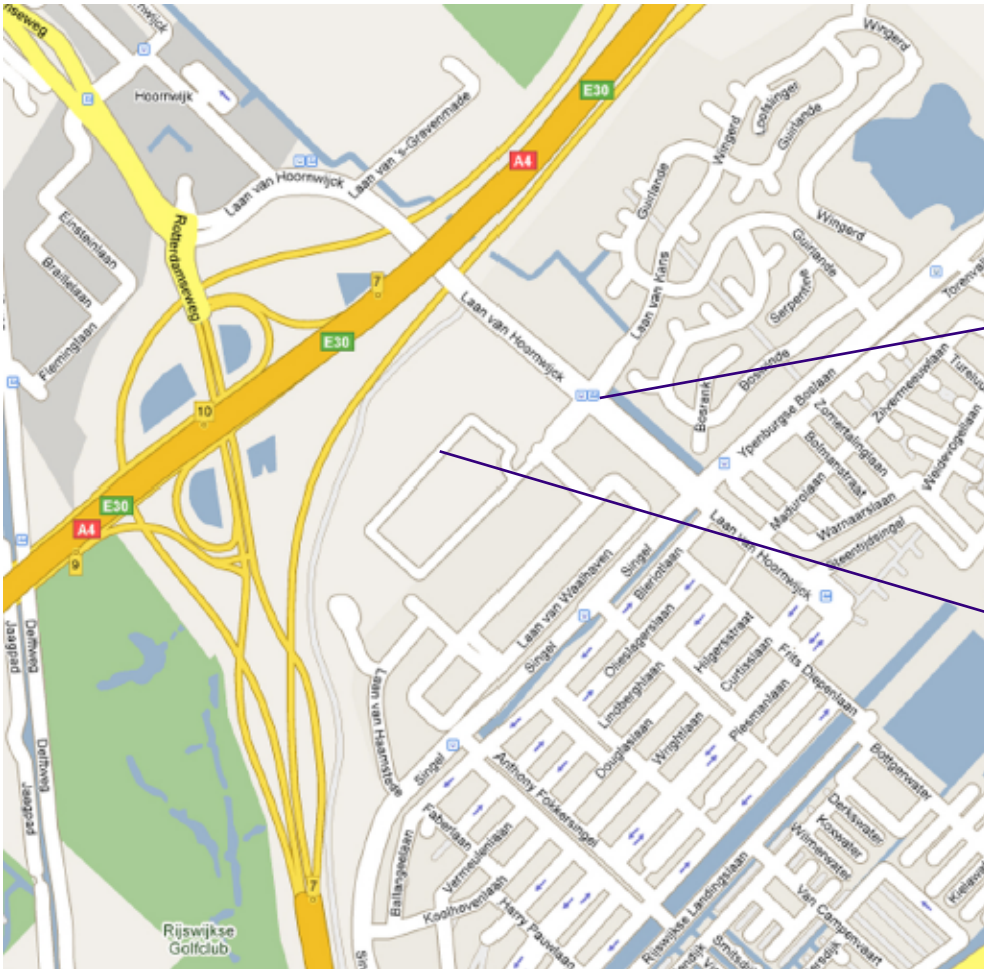

From train station Den Haag CS

Take tram 15 to Nootdorp. Get of at Laan van Ypenburg. It is an 8 minute walk to Promolding.

From train station Den Haag HS

Walk in North Eastern direction to Rijswijkseplein (6 minutes). Take tram 15 to Nootdorp. Get of at Laan van Ypenburg. It is an 8 minute walk to Promolding.